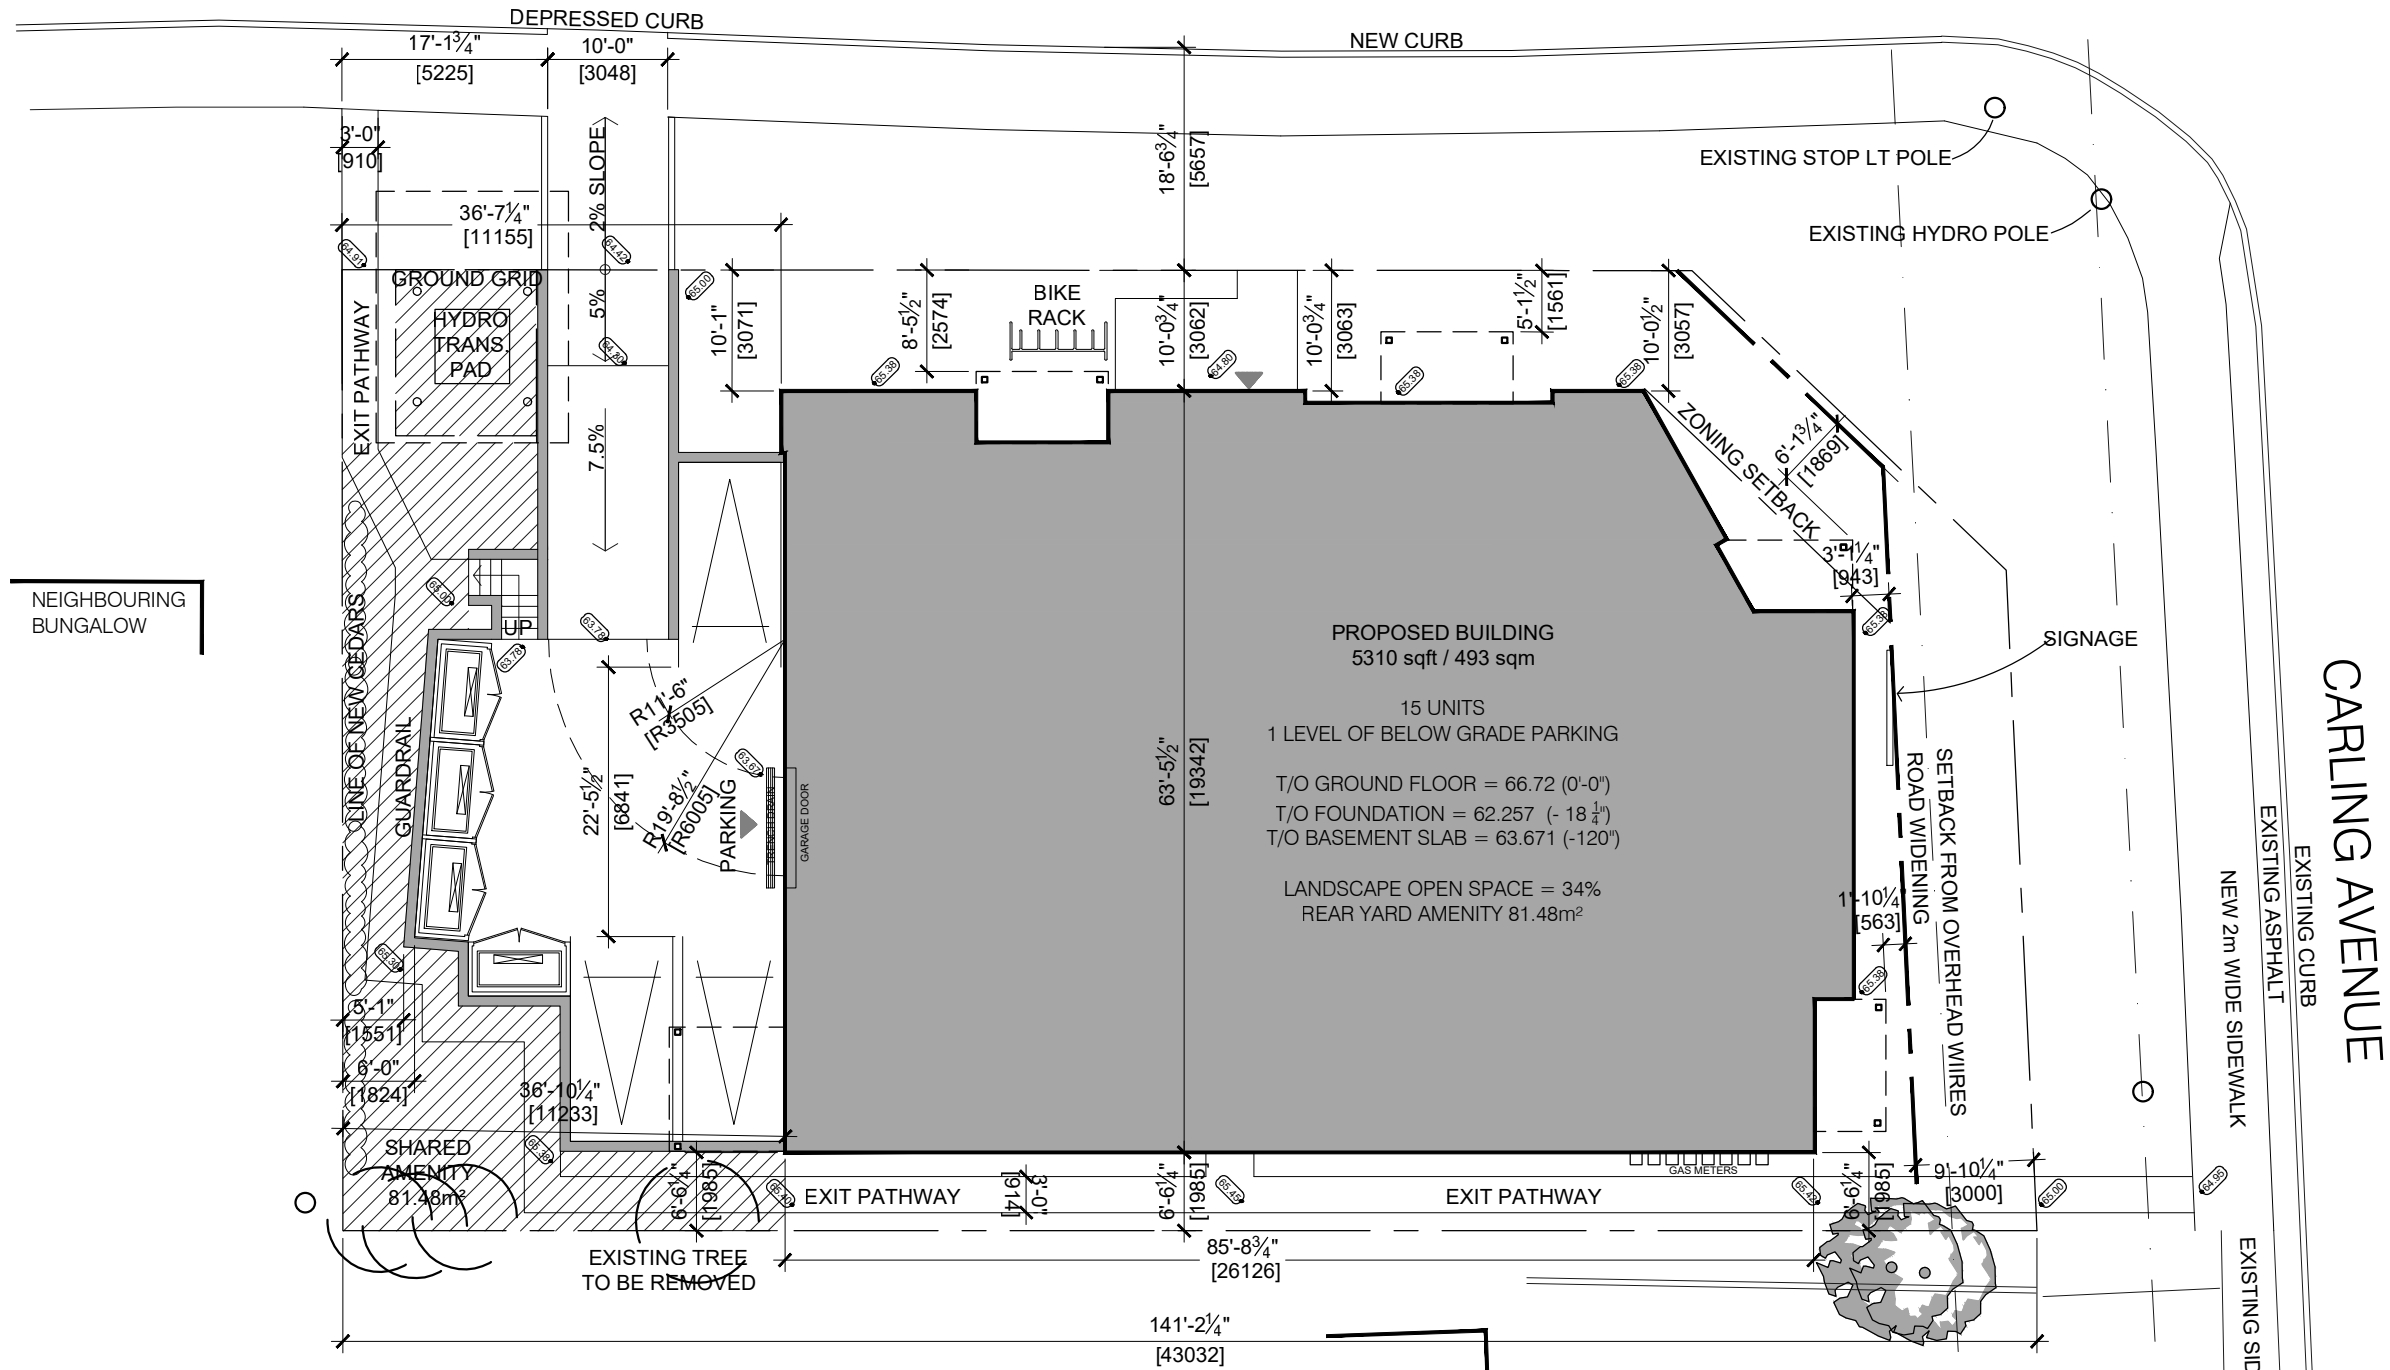

BEDALE DRIVE

NEIGHBOURING BUNGALOW

NEIGHBOURING BUNGALOW (MEDICAL CLINIC)

414 Churchhill Ave. N. Ottawa,
ON, K1Z 5C6 • 613-853-2822
www.rjhill.ca • rosaline@rjhill.ca

Rosaline J. Hill Architect Inc.

Carling Apartment
3368 Carling Ave., Ottawa, Ontario, K2H 5A8
MAY 15, 2020 SCALE: 1/16" = 1'-0"

SITE PLAN